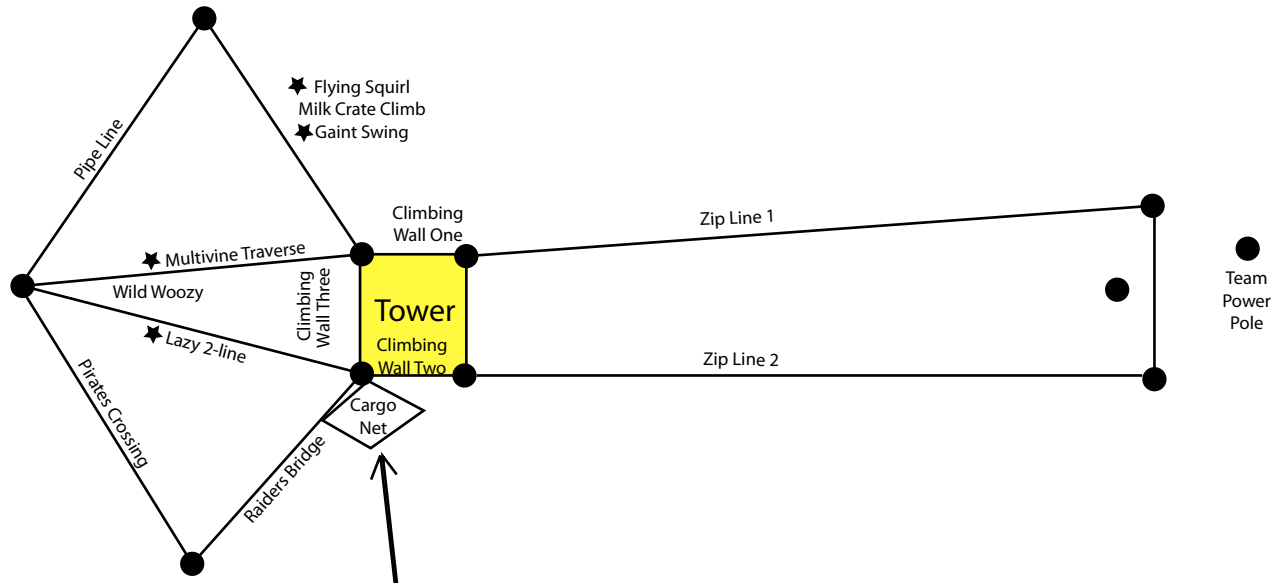

# White Memorial Camp and Conference Center

★ The star indicates an element that can be used with individuals that have varying physical abilities. The high elements utilize the universal access equipment to assist participants who cannot climb the element, poles or stairs.